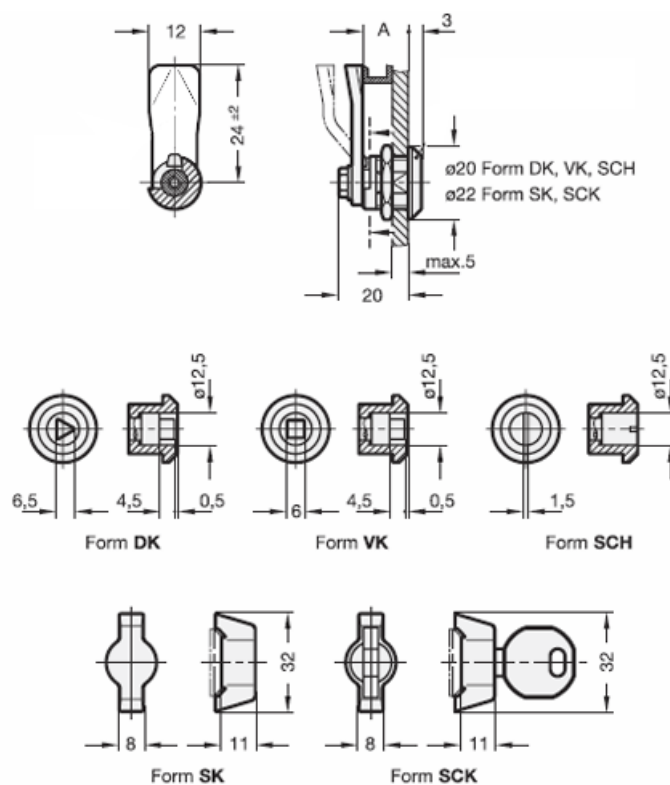

Data Sheet

Article number: 20729012

Description: E+G Mini latch
GN 115.1-SCK-13,5

Measures

A = 13.5